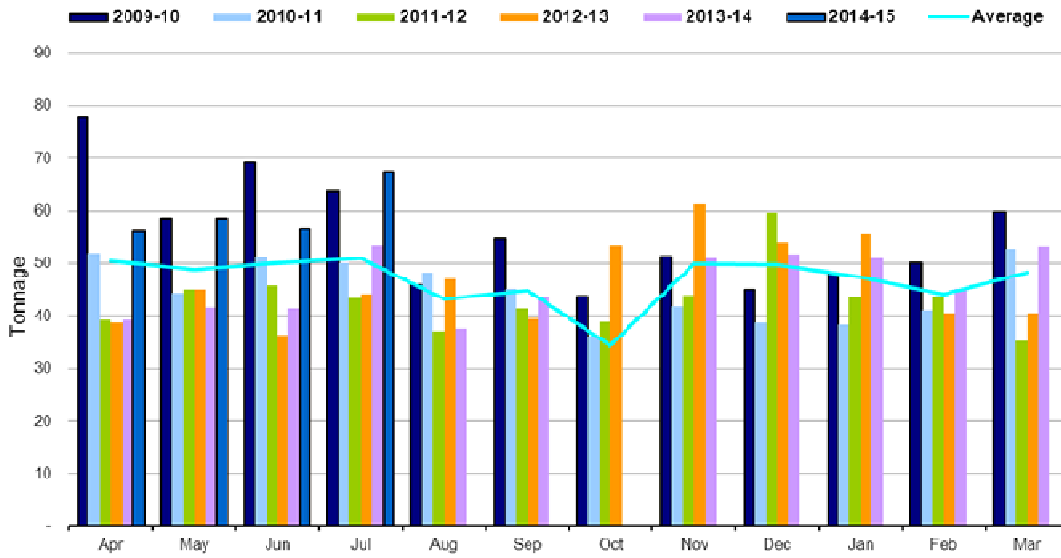

### SEL Litter Weighbridge Tonnage by Year Per Month

### SEL Litter Tonnage

	Apr	May	Jun	Jul	Aug	Sep	Oct	Nov	Dec	Jan	Feb	Mar
<b>2009-10</b>	77.78	58.40	69.14	63.84	45.84	54.62	43.70	51.28	44.93	48.10	50.01	59.88
<b>2010-11</b>	51.92	44.36	51.40	50.12	48.32	45.16	36.16	41.78	38.68	38.26	41.08	52.72
<b>2011-12</b>	39.26	45.10	45.72	43.40	37.00	41.42	38.96	43.86	59.68	43.78	43.68	35.34
<b>2012-13</b>	38.72	45.02	36.34	44.20	47.00	39.46	53.32	61.24	53.90	55.66	40.58	40.58
<b>2013-14</b>	39.28	41.54	41.38	53.26	37.58	43.58		51.00	51.64	50.96	45.20	53.18
<b>2014-15</b>	56.18	58.44	56.50	67.34								
<b>Average</b>	<b>50.52</b>	<b>48.81</b>	<b>50.08</b>	<b>50.96</b>	<b>43.15</b>	<b>44.85</b>	<b>34.43</b>	<b>49.83</b>	<b>49.77</b>	<b>47.35</b>	<b>44.11</b>	<b>48.34</b>